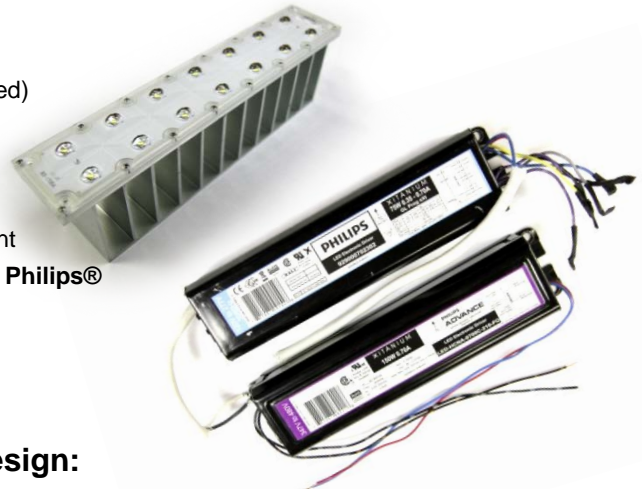

NightSky LED™

LED Outdoor/ Indoor
Area Lighting

MODEL: H140T

Benefits:

- Instantly lowers your Power Bill (50% – 80%)
- Incredible performance (5 times longer lifespan)
- Saving energy (using 3 times less power than HPS)
- Superior efficiency (Power efficiency over 90%)
- Impressive lighting (Luminous efficacy >90 lm/W)
- Great reliability (**5 years warranty**)
- Green technology (BC Hydro's PowerSmart friendly)
- Recyclable (LED, Aluminum Alloy; **NO** Mercury and **NO** Lead)

Features:

- Top grade LED chips by **CREE®** (color rendering CRI>74)
- Minimum lifespan of over **50,000 hours** (with 75% luminosity retained)
- Suitable for -40°C – +65°C and 10%~95% humidity environments
- Improved lumen output ratio; over 90 lm/W efficiency
- Non-Image optics; Impact resistant Polycarbonate
- Aluminum alloy heat sinks; weather sealed (IP66); quick replacement
- Reliable high performance, dimmable and programmable drivers by **Philips®**
- Universal Drivers 50/60Hz; Total Harmonic Distortion (THD) <10%
- 120V-277V and 347-480V; Power Factor (PF) >0.98
- Fast to mount/dismount; universal **WAGO®** quick connectors

Design:

- Modular design exposed to environment
- 14 x 2W LEDs per strip; better LED chip cooling
- Open air ventilation; great heat dissipation
- Several housing colors
- Various types of light distribution pattern
- Choice of LED light colors (From 3000K to 6500K)
- Can be mounted virtually anywhere
- Different types of brackets allow different applications
- Suitable both indoor and outdoor