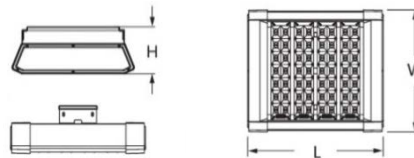

LED Consumption	280W
System Consumption	299W
Total Flux	> 28,395 lm
Replacement for	>1000W HPS/MH
Net Weight	32.07 lb
Product size AxBxC	29" x 13" x 5"

BDS – H140T – ZZ – OT – CC – HC – BK

MODEL	POWER (ZZ)	OPTICS (OT)	COLOR (CC)	BODY (HC)	BRACKET
HxxxA (xxx-Number of LEDs)	Z1 (120 - 277V)	A3 (Type III, Long)	WW (Warm White)	RA (Raw Grey)	TL (Tunnel, Canopy)
	Z3 (347 - 480V)	A2 (Type II, Medium)	NW (Neutral White)	BK (Black)	FL (Flood Light)
		T3 (Type I, Short)	PW (Pure White)	WT (White)	RL (Recessed)
		T4 (Type I, Medium)	CW (Cool White)	BN (Brown)	WL (Wallpack)