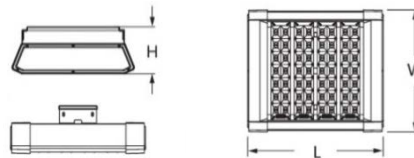

LED Consumption	196W
System Consumption	209W
Total Flux	> 19,720 lm
Replacement for	500-650W HPS/MH
Net Weight	27.00 lb
Product size AxBxC	22" x 13" x 5"

BDS – H098T – ZZ – OT – CC – HC – BK

MODEL	POWER (ZZ)	OPTICS (OT)	COLOR (CC)	BODY (HC)	BRACKET
HxxxA (xxx-Number of LEDs)	Z1 (120 - 277V)	A3 (Type III, Long)	WW (Warm White)	RA (Raw Grey)	TL (Tunnel, Canopy)
	Z3 (347 - 480V)	A2 (Type II, Medium)	NW (Neutral White)	BK (Black)	FL (Flood Light)
		T3 (Type I, Short)	PW (Pure White)	WT (White)	RL (Recessed)
		T4 (Type I, Medium)	CW (Cool White)	BN (Brown)	WL (Wallpack)