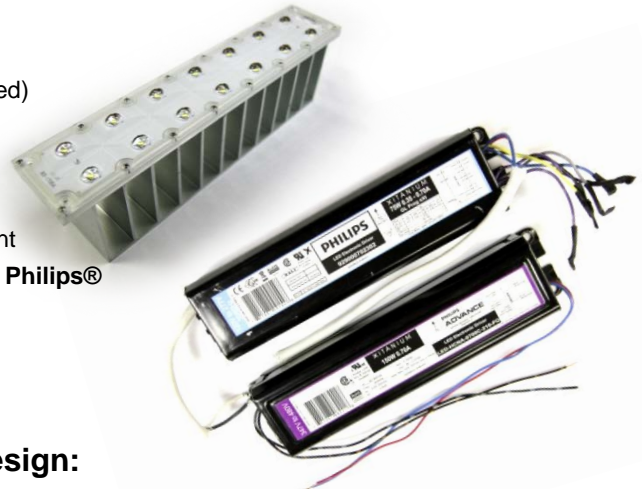

NightSky LED™

LED Outdoor/ Indoor
Area Lighting

MODEL: H098T

Benefits:

- Instantly lowers your Power Bill (50% – 80%)
- Incredible performance (5 times longer lifespan)
- Saving energy (using 3 times less power than HPS)
- Superior efficiency (Power efficiency over 90%)
- Impressive lighting (Luminous efficacy >90 lm/W)
- Great reliability (**5 years warranty**)
- Green technology (BC Hydro's PowerSmart friendly)
- Recyclable (LED, Aluminum Alloy; **NO** Mercury and **NO** Lead)

Features:

- Top grade LED chips by **CREE®** (color rendering CRI>74)
- Minimum lifespan of over **50,000 hours** (with 75% luminosity retained)
- Suitable for -40°C – +65°C and 10%~95% humidity environments
- Improved lumen output ratio; over 90 lm/W efficiency
- Non-Image optics; Impact resistant Polycarbonate
- Aluminum alloy heat sinks; weather sealed (IP66); quick replacement
- Reliable high performance, dimmable and programmable drivers by **Philips®**
- Universal Drivers 50/60Hz; Total Harmonic Distortion (THD) <10%
- 120V-277V and 347-480V; Power Factor (PF) >0.98
- Fast to mount/dismount; universal **WAGO®** quick connectors

Design:

- Modular design exposed to environment
- 14 x 2W LEDs per strip; better LED chip cooling
- Open air ventilation; great heat dissipation
- Several housing colors
- Various types of light distribution pattern
- Choice of LED light colors (From 3000K to 6500K)
- Can be mounted virtually anywhere
- Different types of brackets allow different applications
- Suitable both indoor and outdoor