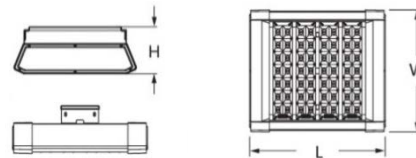

LED Consumption	168W
System Consumption	179W
Total Flux	> 16,385 lm
Replacement for	400-500W HPS/MH
Net Weight	24.4 lb
Product size AxBxC	19" x 13" x 5"