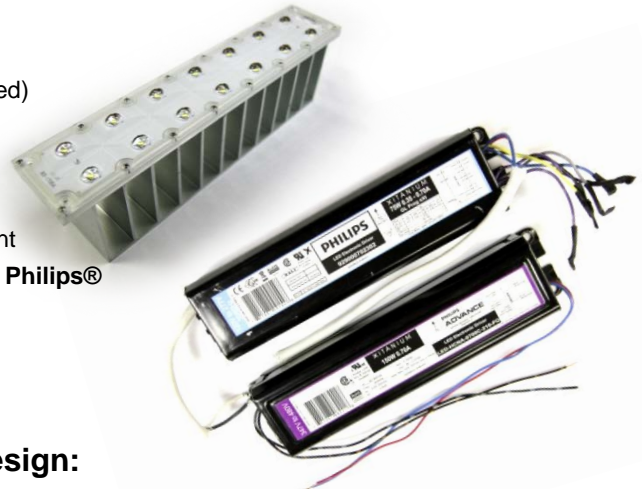

# NightSky LED™

LED Outdoor/ Indoor  
Area Lighting

MODEL: H084T

## Benefits:

- Instantly lowers your Power Bill (50% – 80%)
- Incredible performance (5 times longer lifespan)
- Saving energy (using 3 times less power than HPS)
- Superior efficiency (Power efficiency over 90%)
- Impressive lighting (Luminous efficacy >90 lm/W)
- Great reliability (**5 years warranty**)
- Green technology (BC Hydro's PowerSmart friendly)
- Recyclable (LED, Aluminum Alloy; **NO** Mercury and **NO** Lead)

## Features:

- Top grade LED chips by **CREE®** (color rendering CRI>74)
- Minimum lifespan of over **50,000 hours** (with 75% luminosity retained)
- Suitable for -40°C – +65°C and 10%~95% humidity environments
- Improved lumen output ratio; over 90 lm/W efficiency
- Non-Image optics; Impact resistant Polycarbonate
- Aluminum alloy heat sinks; weather sealed (IP66); quick replacement
- Reliable high performance, dimmable and programmable drivers by **Philips®**
- Universal Drivers 50/60Hz; Total Harmonic Distortion (THD) <10%
- 120V-277V and 347-480V; Power Factor (PF) >0.98
- Fast to mount/dismount; universal **WAGO®** quick connectors

## Design:

- Modular design exposed to environment
- 14 x 2W LEDs per strip; better LED chip cooling
- Open air ventilation; great heat dissipation
- Several housing colors
- Various types of light distribution pattern
- Choice of LED light colors (From 3000K to 6500K)
- Can be mounted virtually anywhere
- Different types of brackets allow different applications
- Suitable both indoor and outdoor