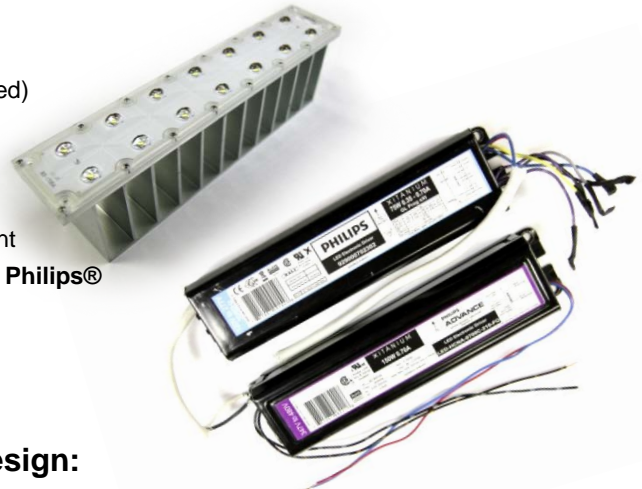

## Benefits:

- Instantly lowers your Power Bill (50% – 80%)
- Incredible performance (5 times longer lifespan)
- Saving energy (using 3 times less power than HPS)
- Superior efficiency (Power efficiency over 90%)
- Impressive lighting (Luminous efficacy >90 lm/W)
- Great reliability (**5 years warranty**)
- Green technology (BC Hydro's PowerSmart friendly)
- Recyclable (LED, Aluminum Alloy; **NO** Mercury and **NO** Lead)

## Features:

- Top grade LED chips by **CREE®** (color rendering CRI>74)
- Minimum lifespan of over **50,000 hours** (with 75% luminosity retained)
- Suitable for -40°C – +65°C and 10%~95% humidity environments
- Improved lumen output ratio; over 90 lm/W efficiency
- Non-Image optics; Impact resistant Polycarbonate
- Aluminum alloy heat sinks; weather sealed (IP66); quick replacement
- Reliable high performance, dimmable and programmable drivers by **Philips®**
- Universal Drivers 50/60Hz; Total Harmonic Distortion (THD) <10%
- 120V-277V and 347-480V; Power Factor (PF) >0.98
- Fast to mount/dismount; universal **WAGO®** quick connectors

## Design:

- Modular design exposed to environment
- 14 x 2W LEDs per strip; better LED chip cooling
- Open air ventilation; great heat dissipation
- Several housing colors
- Various types of light distribution pattern
- Choice of LED light colors (From 3000K to 6500K)
- Can be mounted virtually anywhere
- Different types of brackets allow different applications
- Suitable both indoor and outdoor