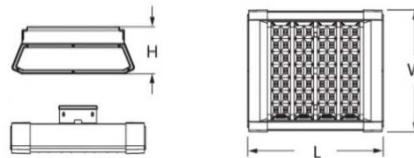

LED Consumption	140W
System Consumption	149W
Total Flux	> 13,755 lm
Replacement for	350-400W HPS/MH
Net Weight	22.1 lb
Product size AxBxC	17" x 13" x 5"